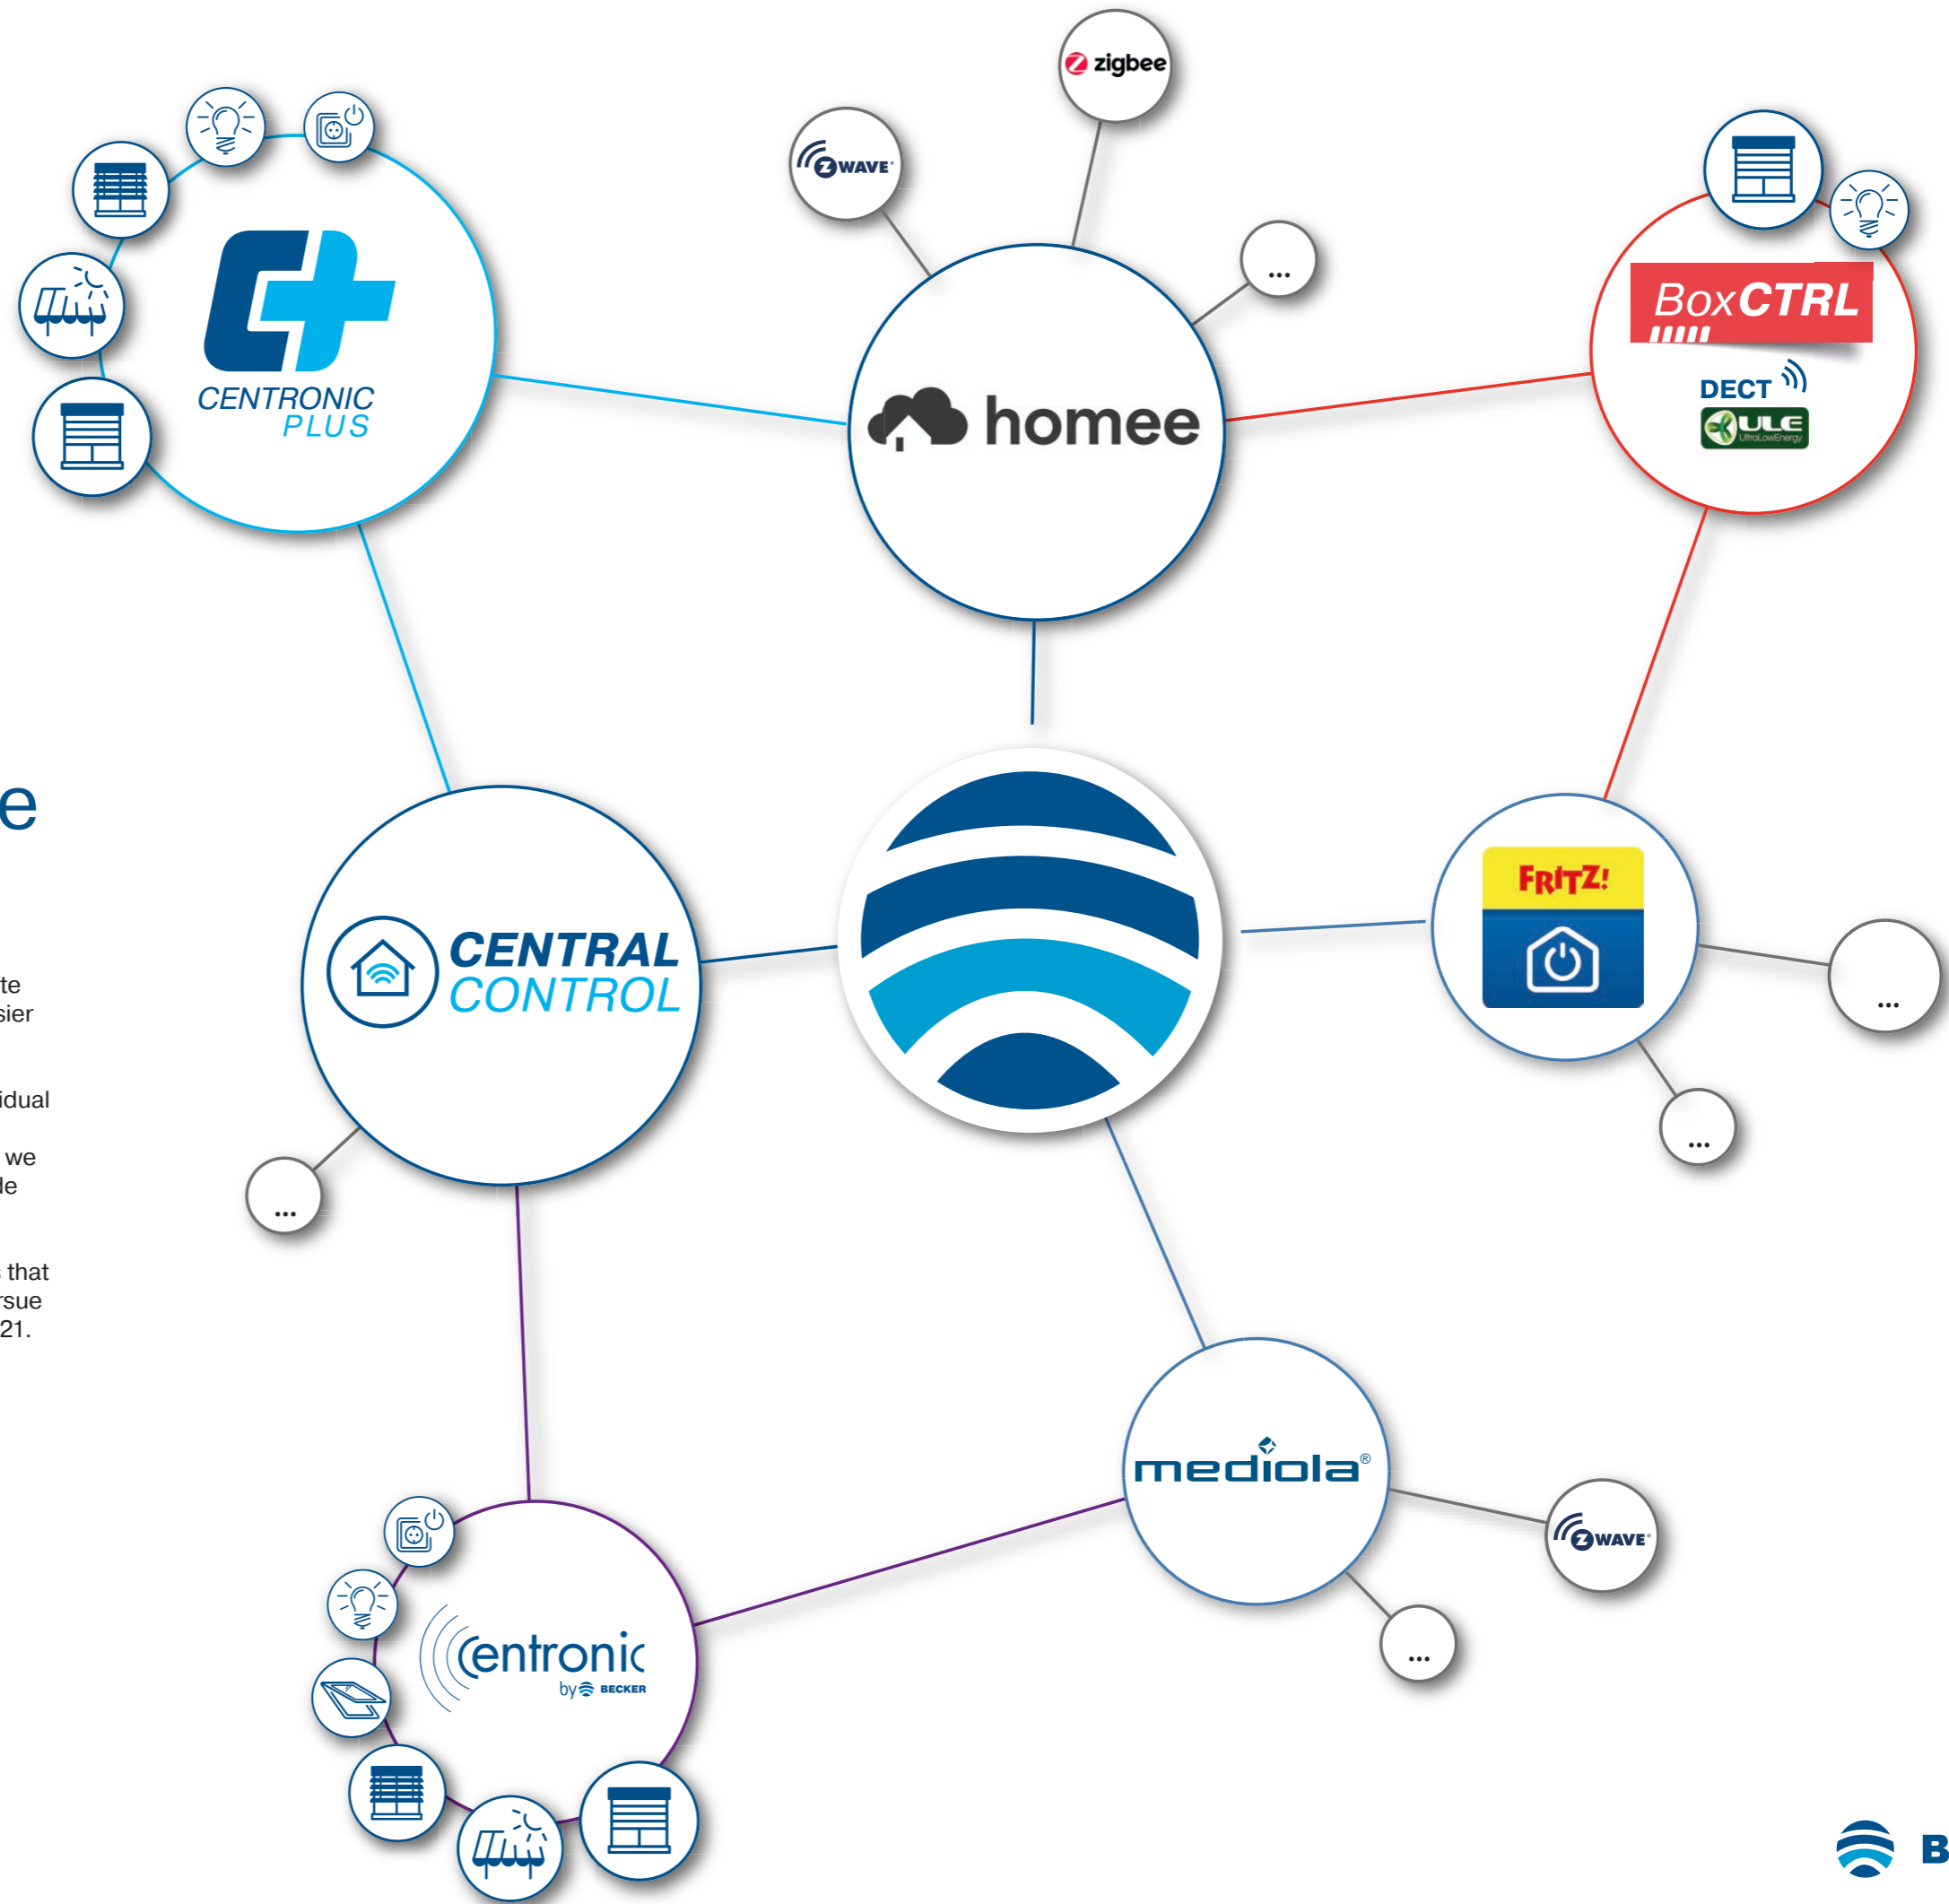

Radio solutions, as individual as you are

Whether you are renovating, converting or creating a new building: with automated solutions, you can create a home where you are always in control. Make life easier for yourself.

Your requirements for intelligent living can be as individual as you and your lifestyle. From simple roller shutter solutions through to the fully networked SmartHome, we have a wide range of solutions to offer you. You decide what you want and how far you want to go!

Developing solutions for your individual requirements that make living and working easier. That is the aim we pursue at Becker. And we have been doing this ever since 1921.

SUSTAINABLE
by **BECKER**